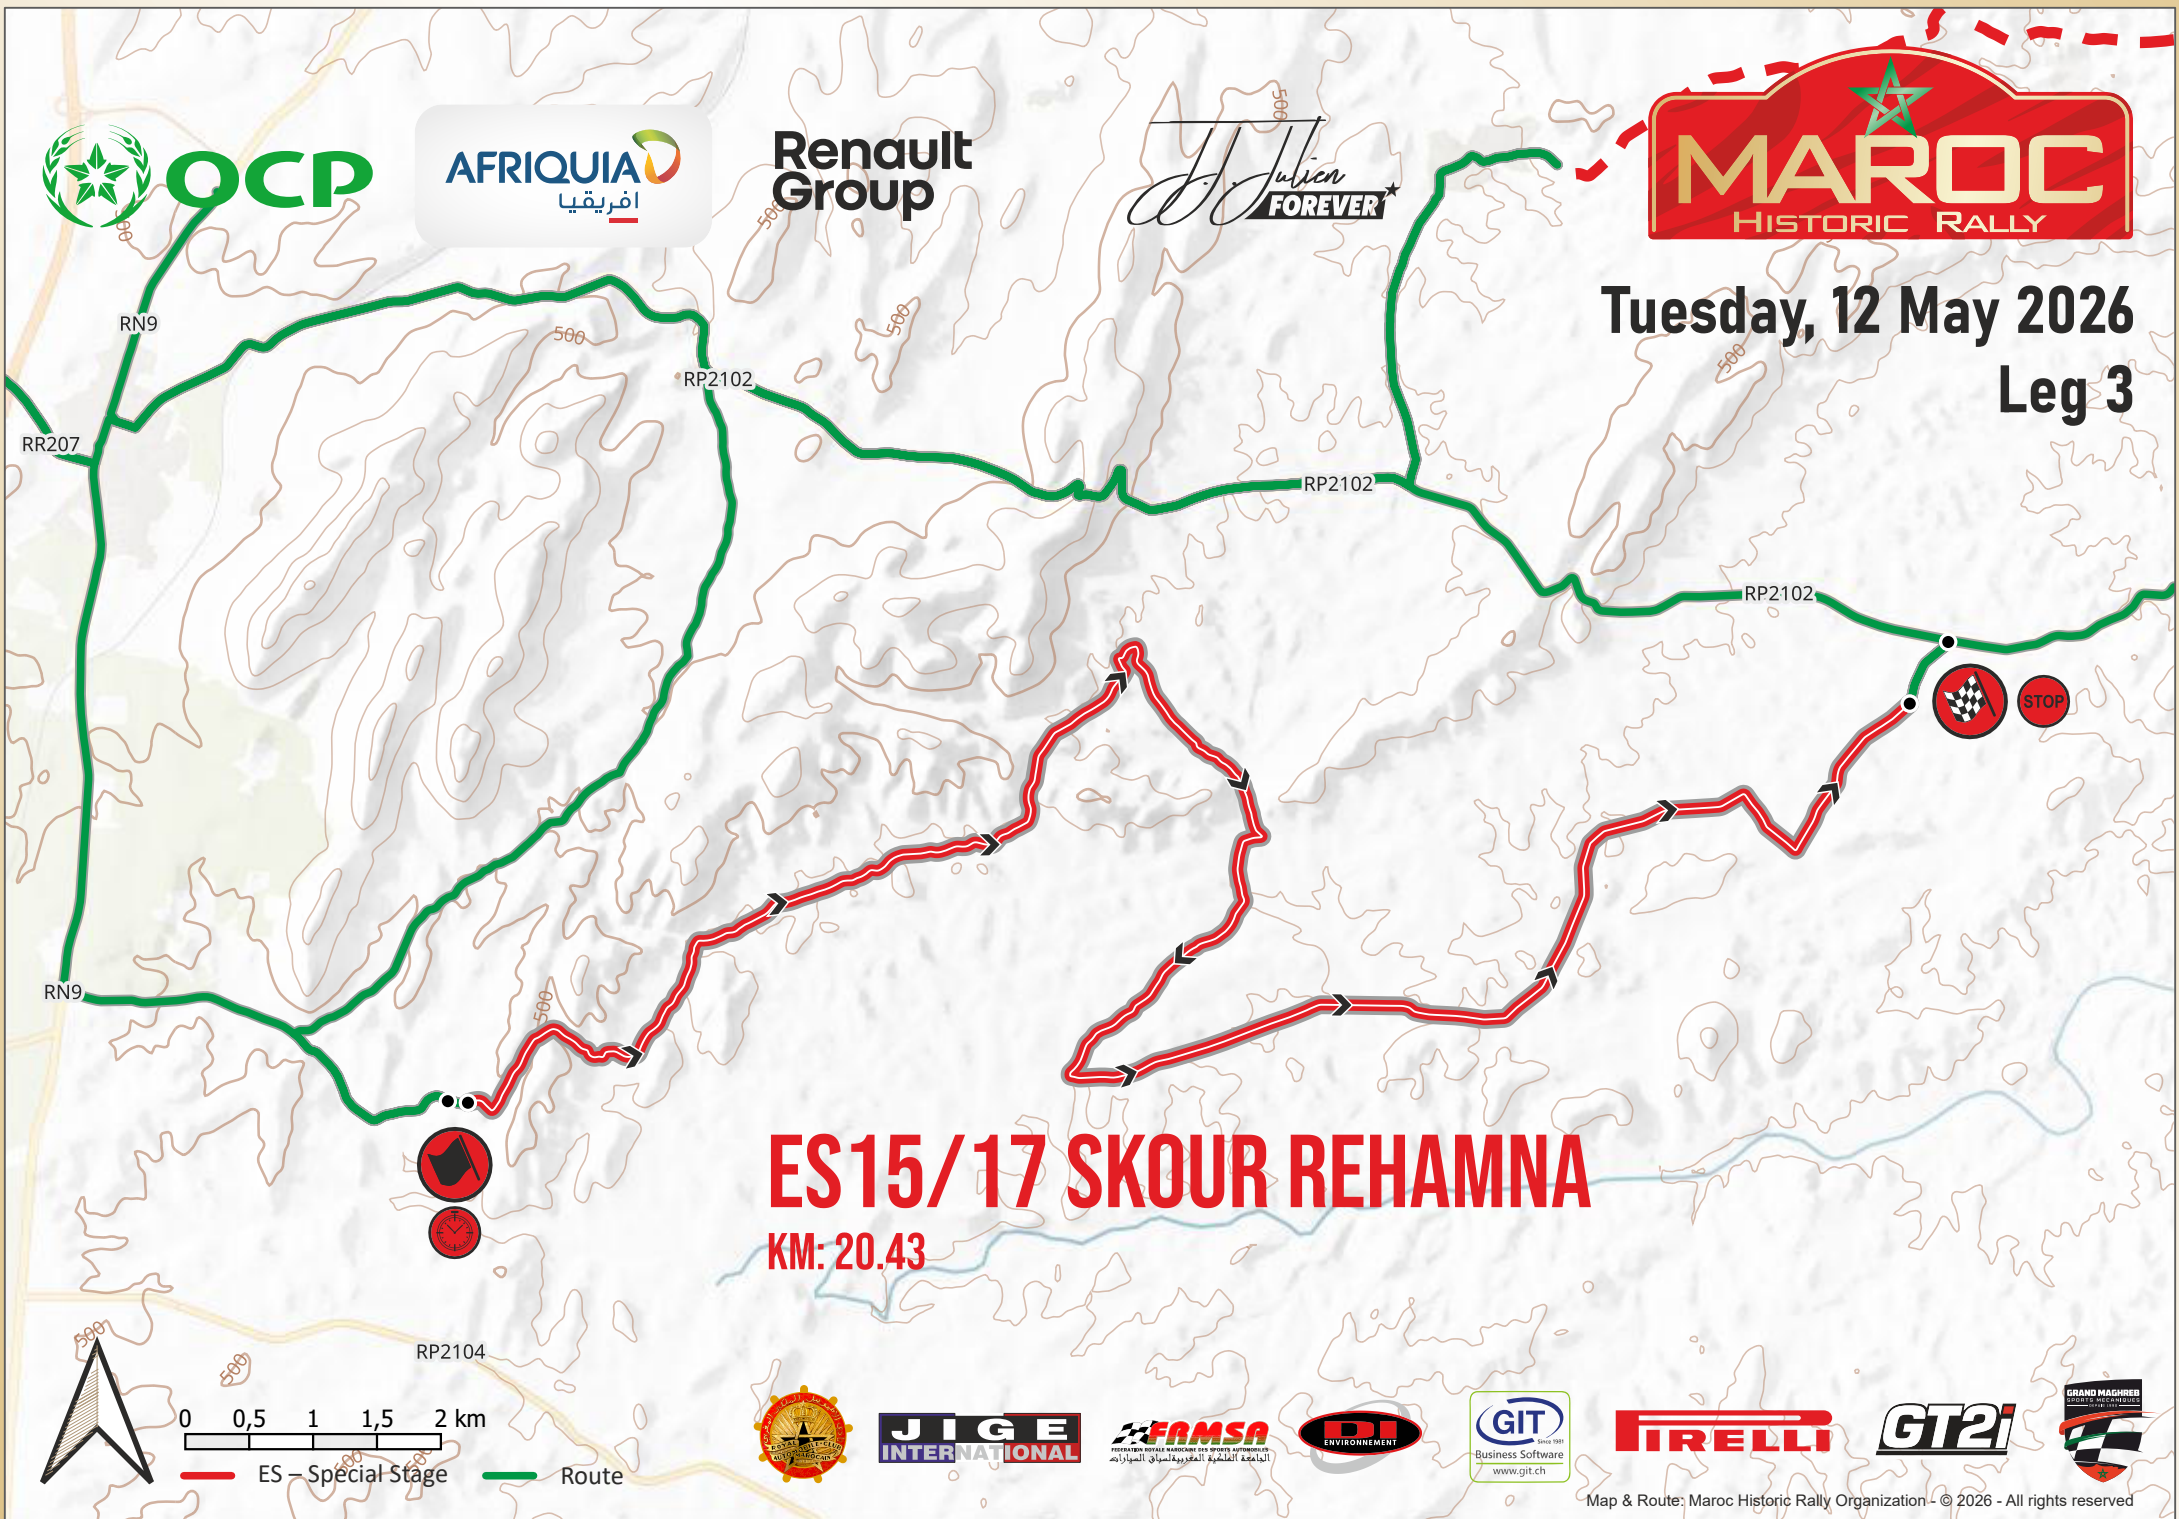

REGROUP
QAÏD AL-'IYADI

ES14/16 ADEHOUR
KM: 13,29

ES15/17 SKOUR REHAMNA
KM: 20,43

EL BOROUJ

Tuesday, 12 May 2026

Leg 1

Oulad Hassoune
Hamri

ES14/16 ADEHOUR
KM: 13,29

ES15/17 SKOUR REHAMNA
KM: 20,43

0 4 8 12 16 km

ES – Special Stage Route

Tuesday, 12 May 2026
Leg 3

ES14/16 ADEHOUR
KM: 13.29

Skoura Lhadra
ⵙⴰⵓⵔⴰ ⵝⴰⵔⴰ

ES - Special Stage Route

Tuesday, 12 May 2026
Leg 3

ES15/17 SKOUR REHAMNA

KM: 20.43