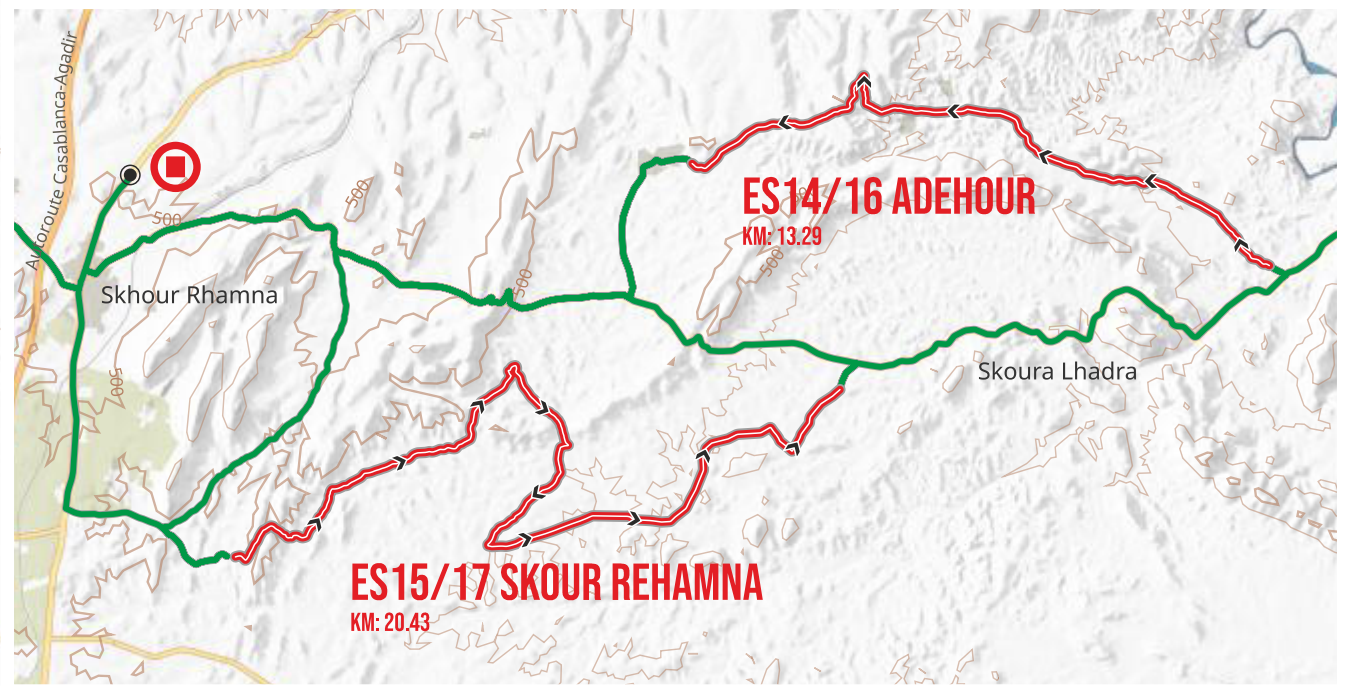

REGROUP
QAÏD AL-'IYADI

ES14/16 ADEHOUR
KM: 13,29

ES15/17 SKOUR REHAMNA
KM: 20,43

EL BOROUJ

Tuesday, 12 May 2026

Leg 1

Oulad Hassoune
Hamri

ES14/16 ADEHOUR
KM: 13,29

ES15/17 SKOUR REHAMNA
KM: 20,43

0 4 8 12 16 km

ES – Special Stage Route

Tuesday, 12 May 2026
Leg 3

ES14/16 ADEHOUR
KM: 13.29

Skoura Lhadra
ⵙⴰⵓⵔⴰ ⵝⴰⵔⴰ

ES - Special Stage Route

Tuesday, 12 May 2026
Leg 3

ES15/17 SKOUR REHAMNA

KM: 20.43